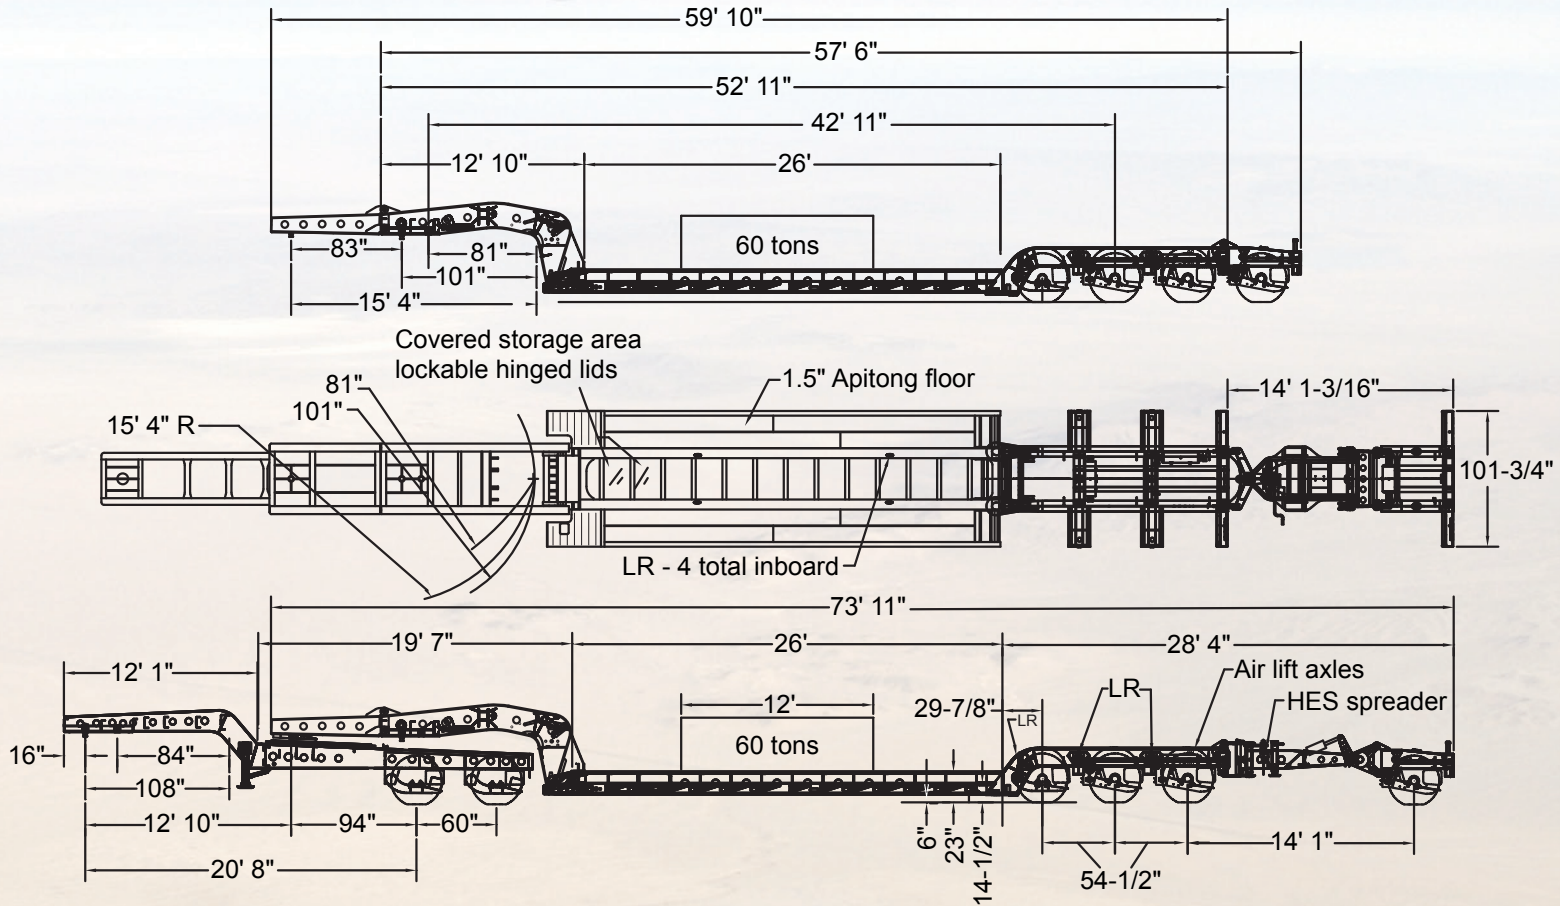

Magnitude 60 Class

(Configured with 3-axle modular bogie, 2-axle bogie also available)

Specifications subject to change without notice.
Photo may show some optional equipment.