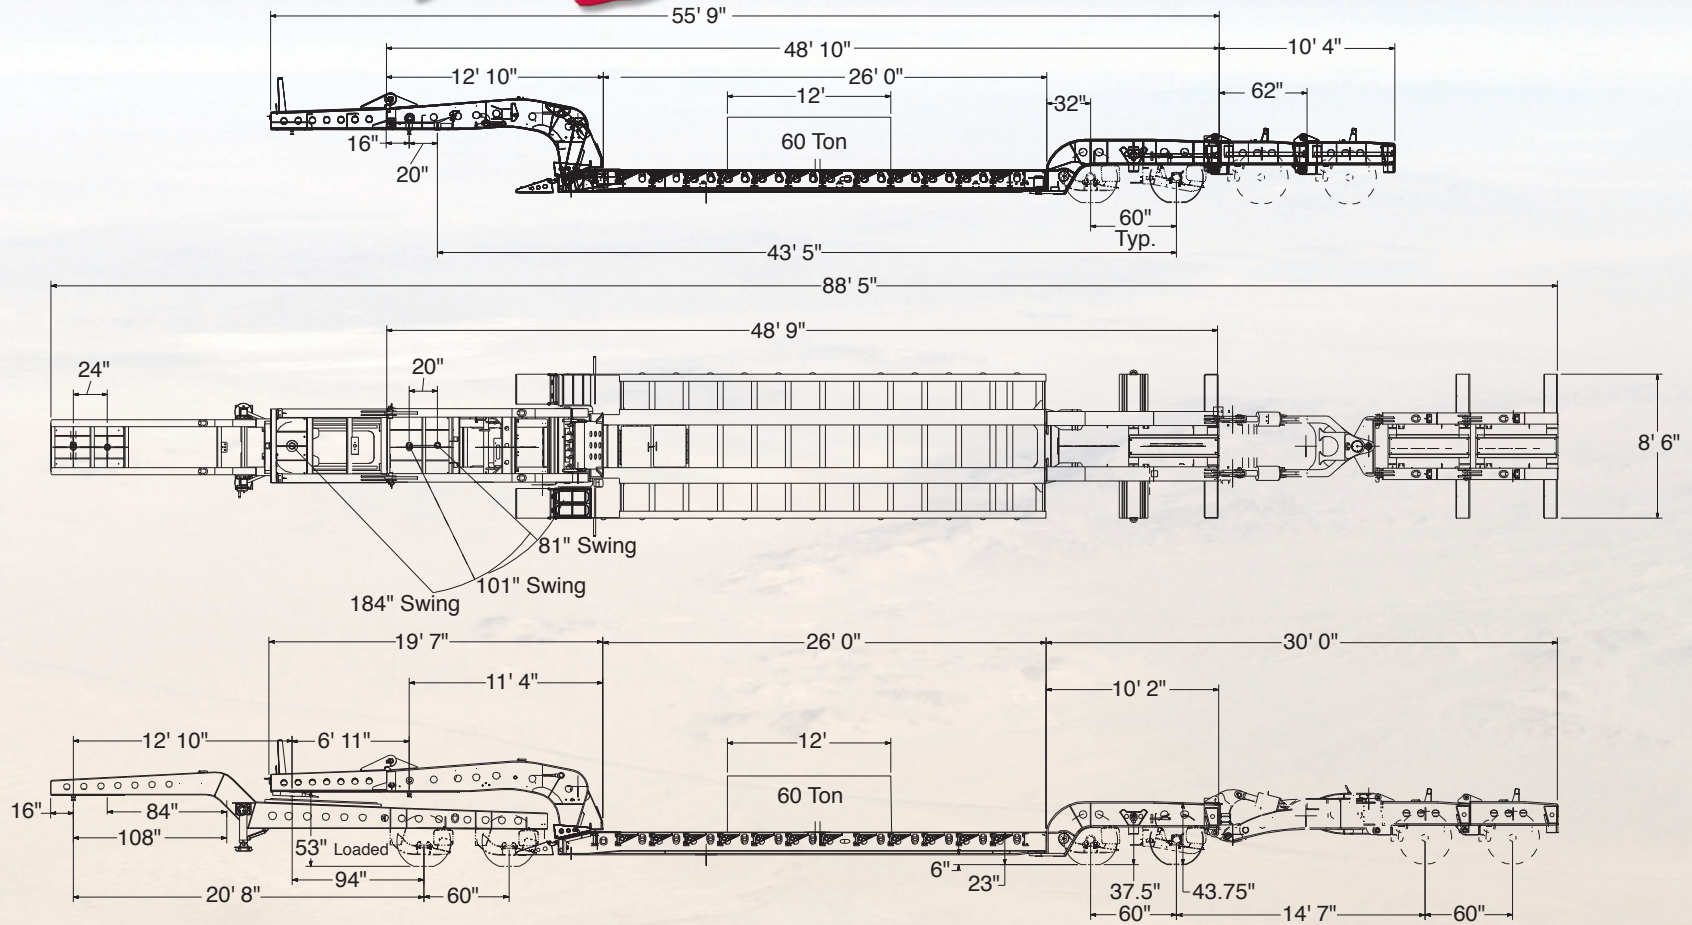

Magnitude 60 Class

(Configured with 2-axle modular bogie, 3-axle bogie also available)

Specifications subject to change without notice.
Photo may show some optional equipment.

Fontaine Heavy-Haul • 5398 US Highway 11 • Springville, AL 35146 • 205-467-6171 • www.fontaineheavyhaul.com

Magnitude 60 Class

(Configured with 3-axle modular bogie, 2-axle bogie also available)

Specifications subject to change without notice.
Photo may show some optional equipment.

Fontaine Heavy-Haul • 5398 US Highway 11 • Springville, AL 35146 • 205-467-6171 • www.fontaineheavyhaul.com